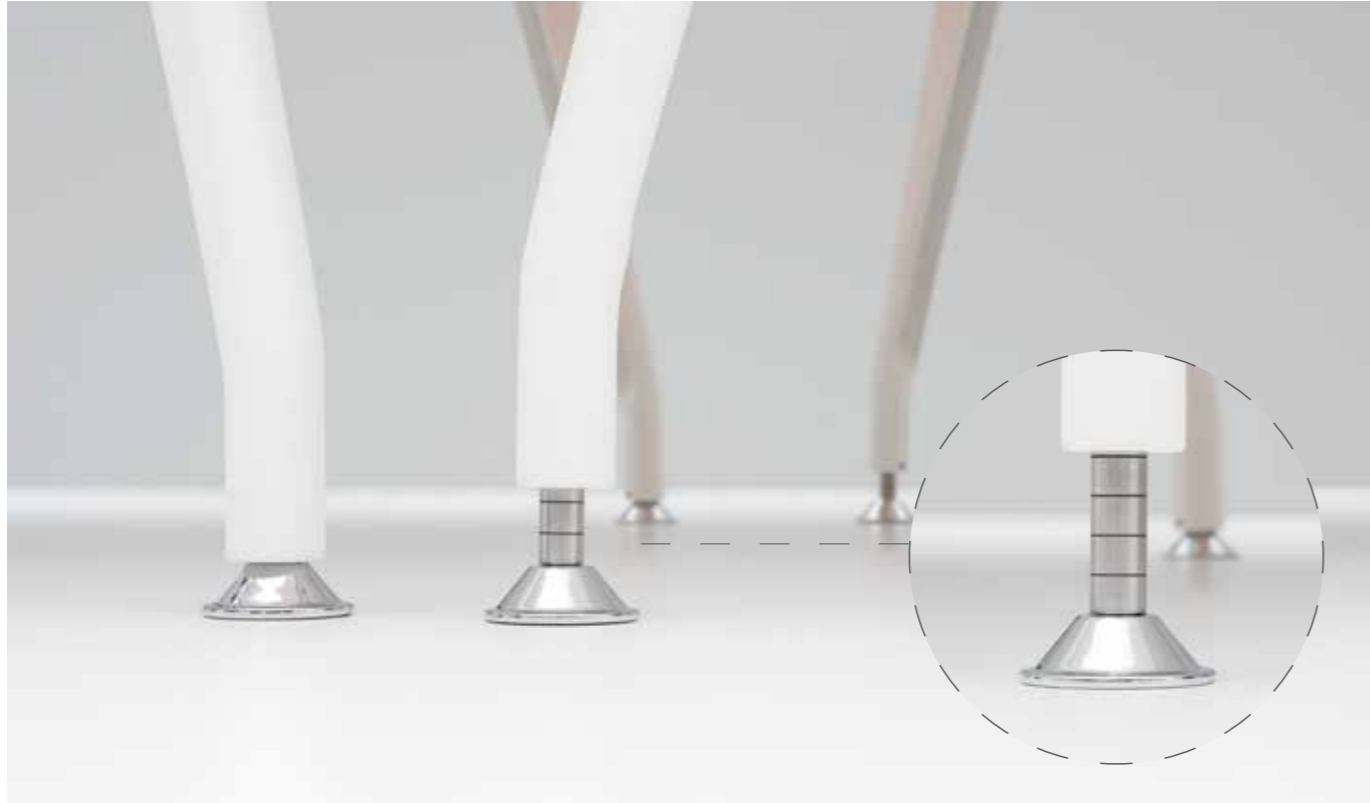

SET LITE

Its adjustable telescopic legs enable to fix the minimum and maximum height that you want to work with its hand set touch basic & digital display with two memory functions.

ERA

Era, brings to two eras together with a perfect fitting and doesn't give compromise from functionality and elegance.

STRIPE ARC

STRIPE ARC

With its height adjustable legs, Stripe provides customized table height and ergonomcy to its user.

Meets All Your Needs Independent From the Area

With combined units Stripe offers work space for countless people while providing customized office layout. Thus, both the ones who want to work alone or in group, attain to the place which satisfies all their needs despite the restrictive features of the space.